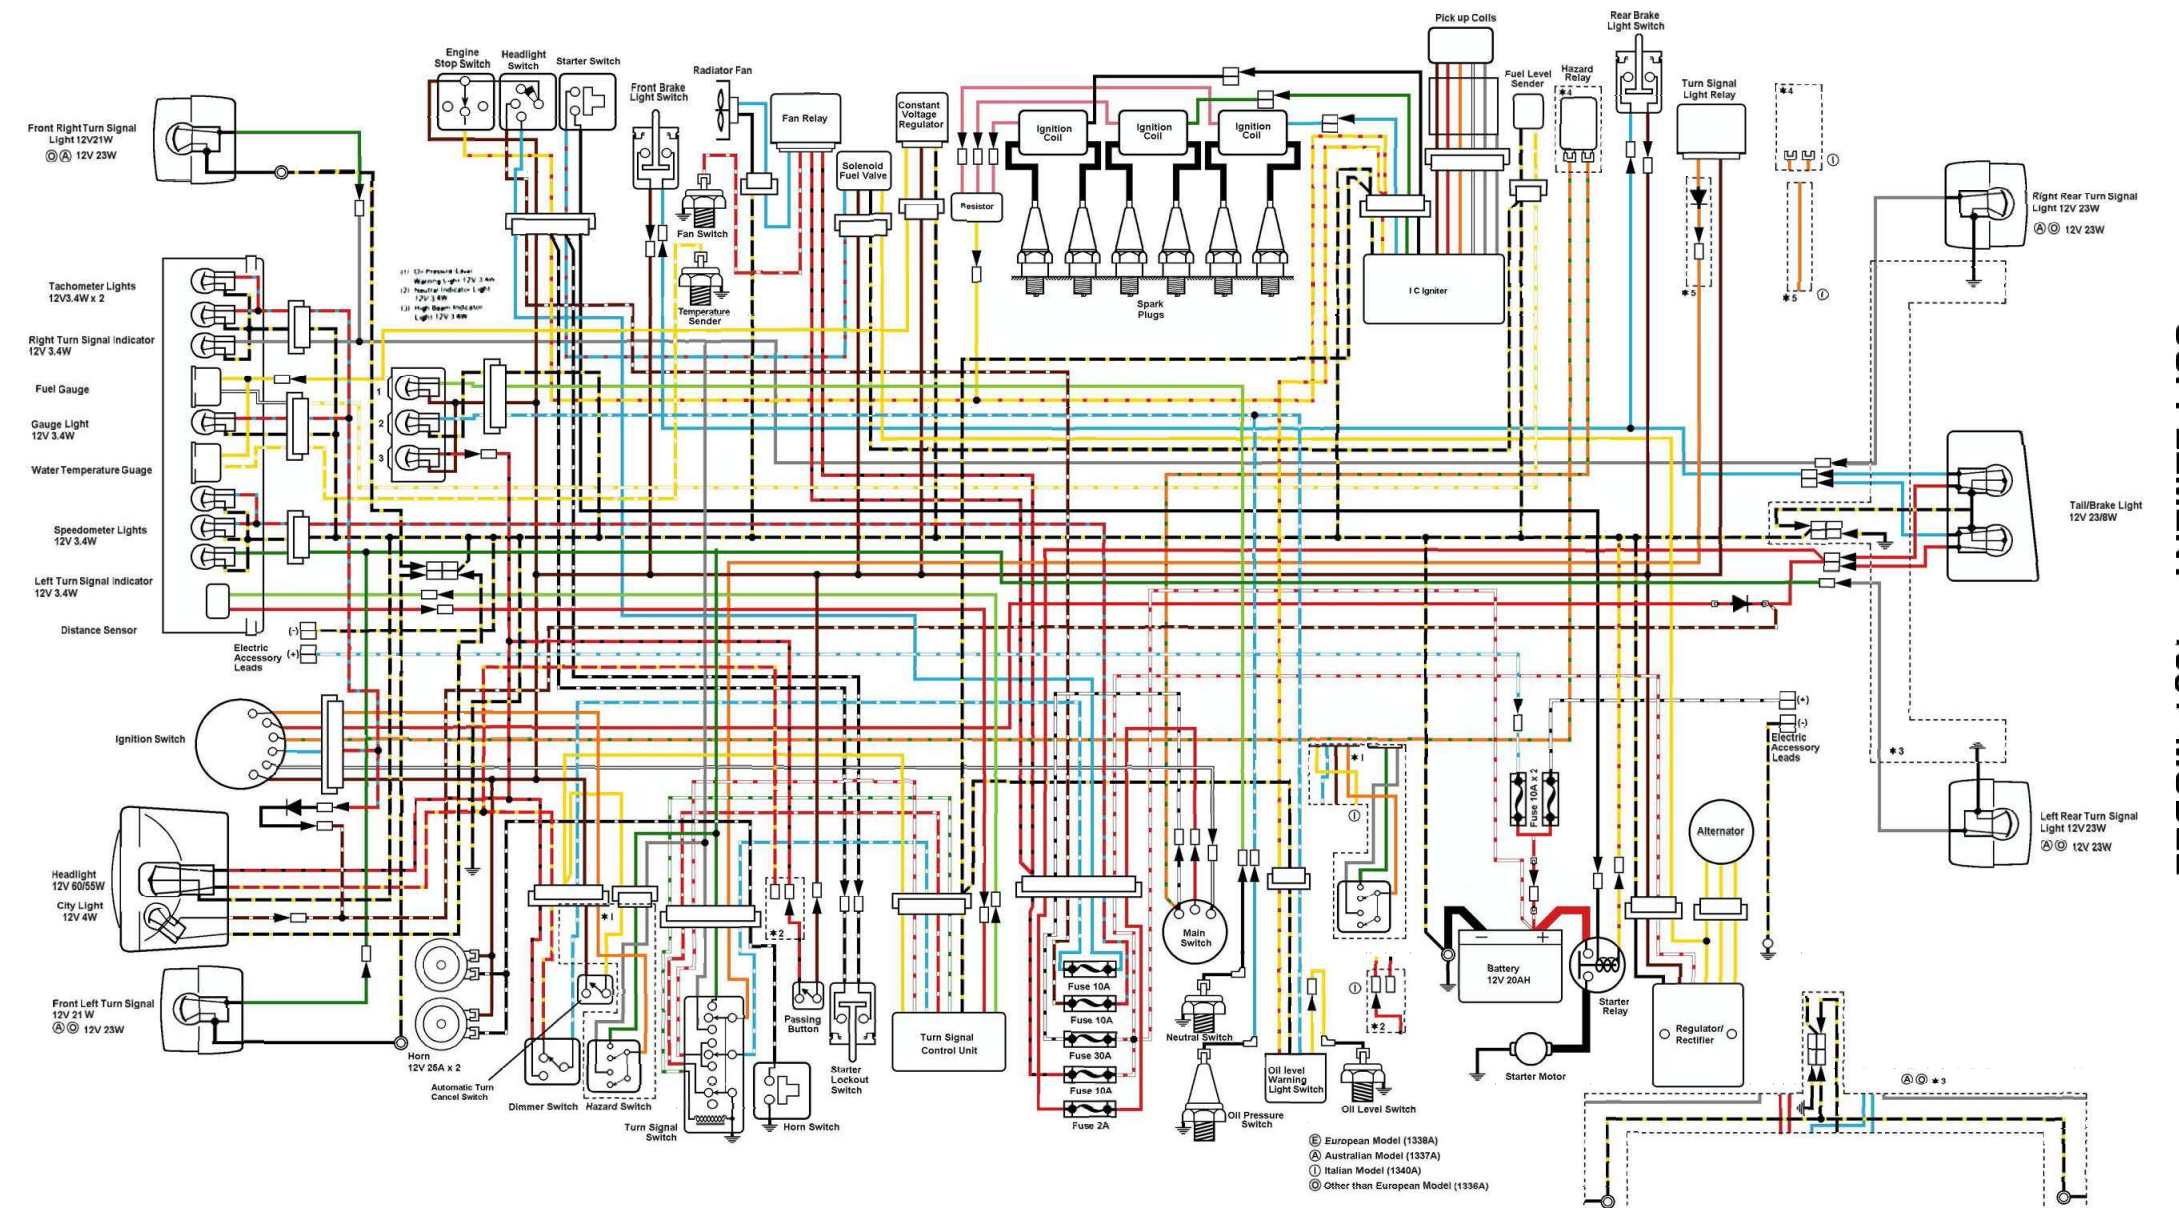

Z1300-A3 Wiring Diagram

(European Model, except W/German and U.K. models)

LEFT HANDLEBAR SWITCH CONNECTIONS

Dimmer Switch	Hazard Switch	Automatic Turn Signal Cancel Switch	Turn Signal Switch	Horn Switch	Passing Switch															
HI	R/Bk	B/Y	R/Y	Green	O/G	Gray	Br	Y	R	Green	Orange	Gray	W/R	Bl/W	R/W	⚡	Bk/W	⚡	Brown	R/Bk
LO			ON						L							Push				

IGNITION SWITCH CONNECTIONS

Battery 1	Ignition	Tail 1	Tail 2	Battery 2	Tail 3	
OFF	White	Brown	Blue	Red	Orange	O/G
ON						
PARK						

RIGHT HANDLEBAR SWITCH CONNECTIONS

Engine Stop Switch	Headlight Switch	Starter Switch						
OFF	Y/R	Br	OFF	Br/W	Brown	Bl	Black	Y/R
RUN			ON					
OFF			OFF	UN				

MAIN SWITCH CONNECTIONS

Battery	Ignition	Tail
OFF	White	Red
ON		
PARK