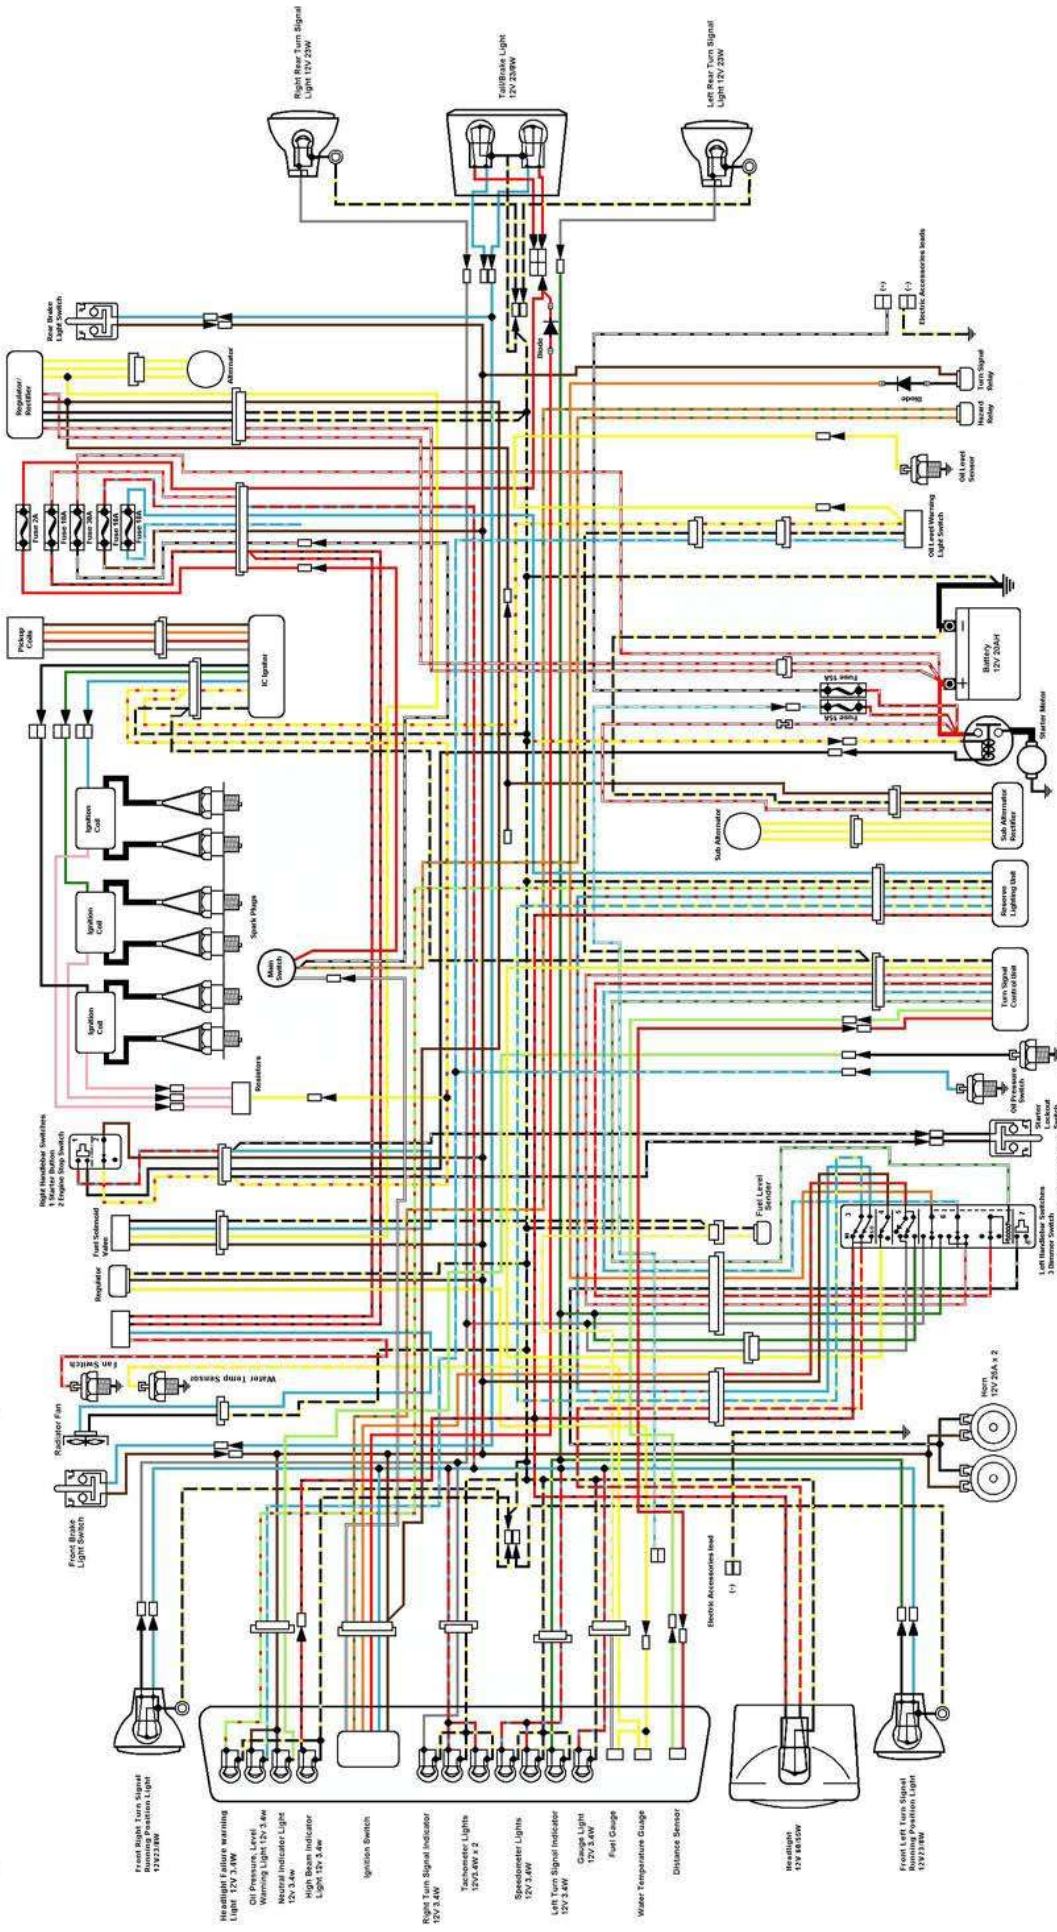

KZ1300-A4 Wiring Diagram

(U.S. and Canadian Models)

Wiring Color	Function
Red	Ignition
Yellow	Accessory
Blue	Light
Green	Ground
Black	Other

Wiring Color	Function
Red	Ignition
Yellow	Accessory
Blue	Light
Green	Ground
Black	Other

Wiring Color	Function
Red	Ignition
Yellow	Accessory
Blue	Light
Green	Ground
Black	Other

Wiring Color	Function
Red	Ignition
Yellow	Accessory
Blue	Light
Green	Ground
Black	Other

Wiring Color	Function
Red	Ignition
Yellow	Accessory
Blue	Light
Green	Ground
Black	Other

Wiring Color	Function
Red	Ignition
Yellow	Accessory
Blue	Light
Green	Ground
Black	Other