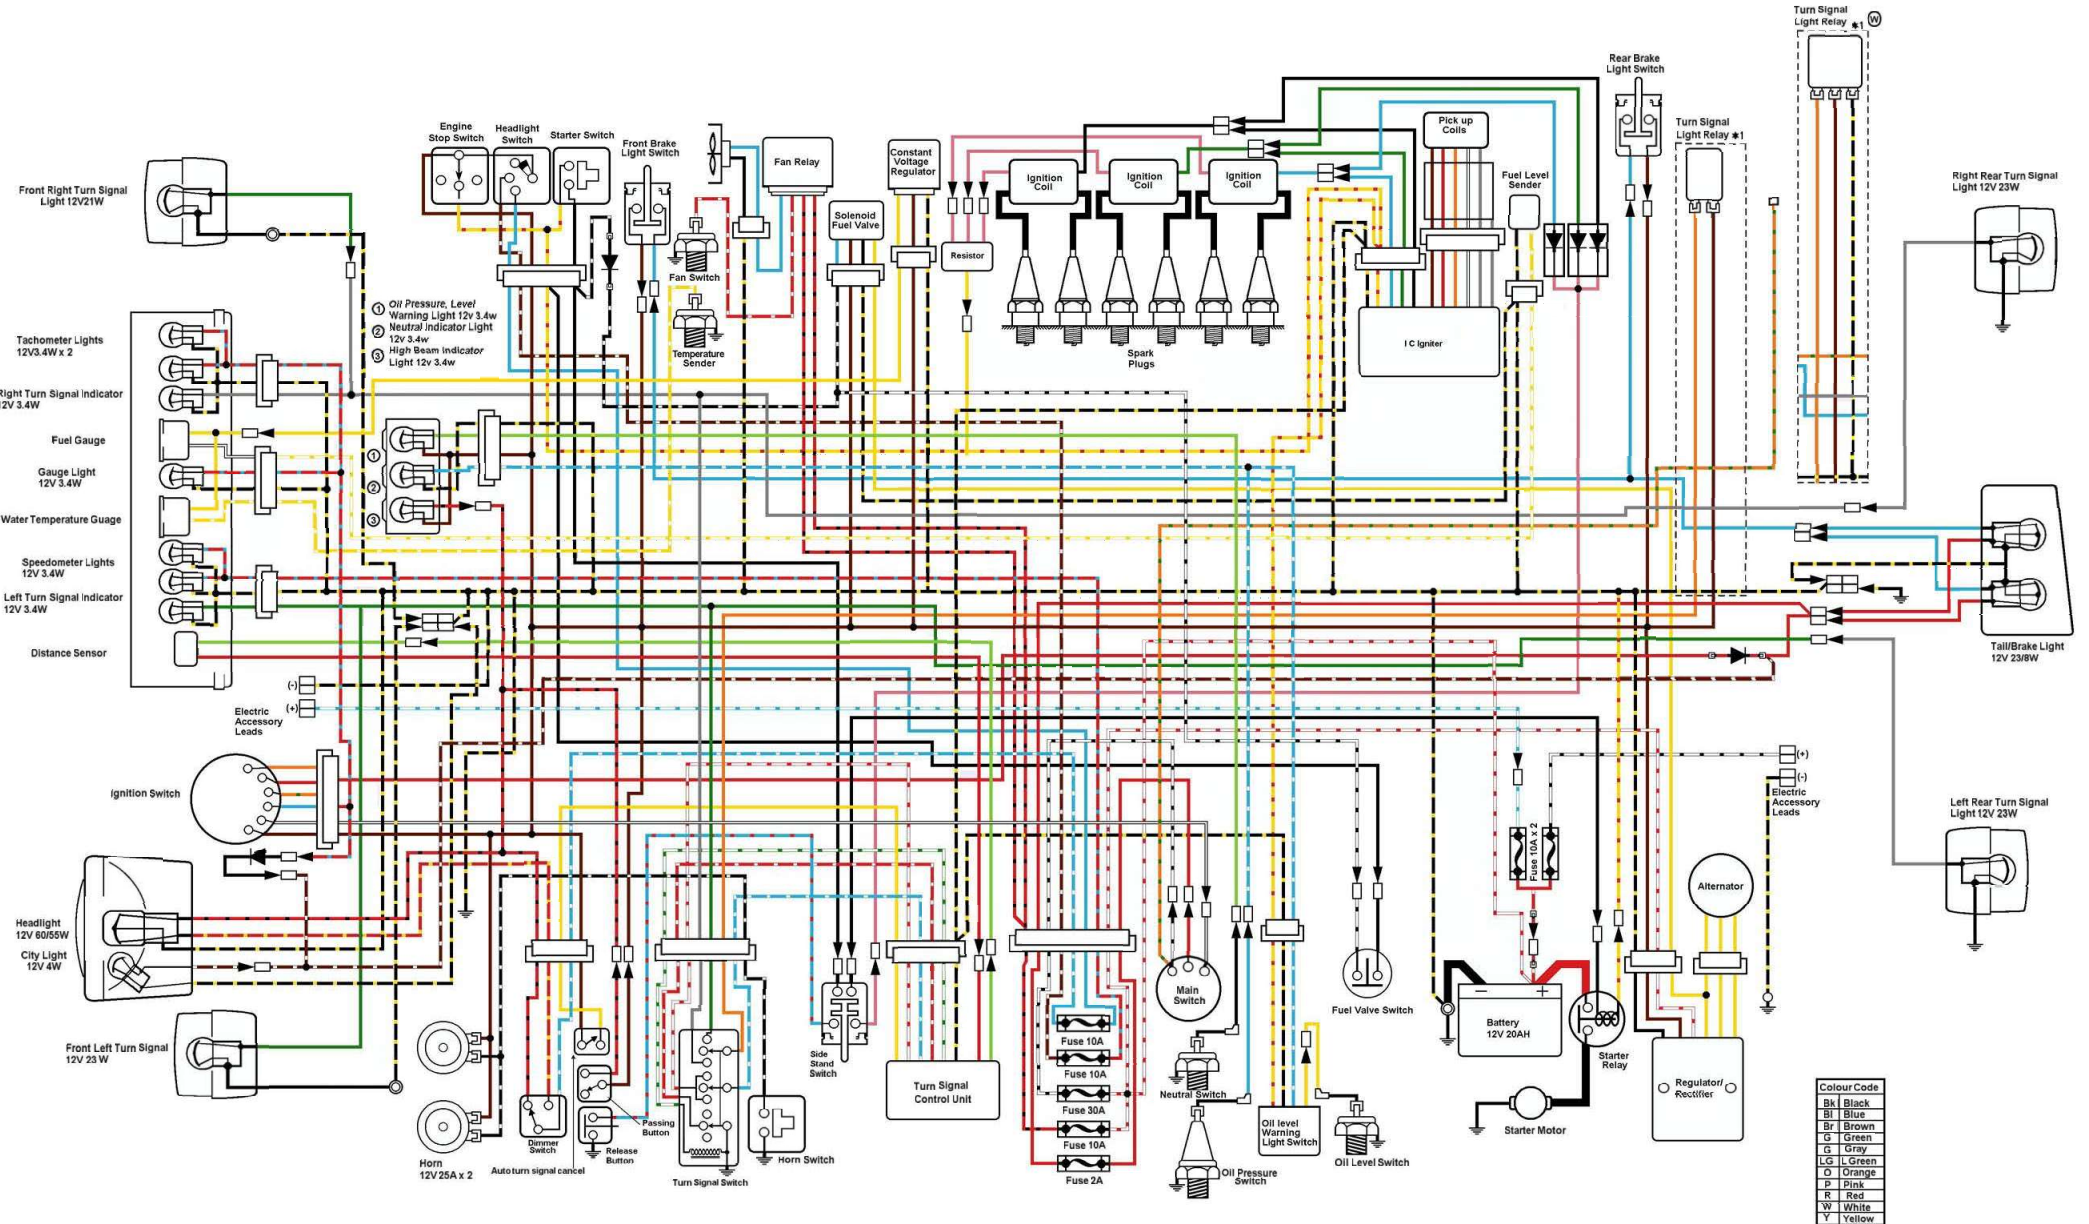

Z1300-A3 Wiring Diagram

(West German, U.K. Models)

Colour Code	
Bk	Black
Bl	Blue
Br	Brown
G	Green
Gr	Gray
LG	L Green
O	Orange
P	Pink
R	Red
W	White
Y	Yellow

LEFT HANDLEBAR SWITCH CONNECTIONS																
Dimmer Switch	Automatic Turn Signal Cancel Switch			Turn Signal Switch				Horn Switch	Passing Switch	Release Switch	Starter Lockout Switch					
HI	R/Bk	Bl/Y	R/Y	Br	Y	R	Green	Orange	Gray	W/R	Bl/W	R/W	Bl/W	Bl/W	Bl/W	Bl/W
LO	ON	ON	ON	ON	ON	ON	ON	ON	ON	ON	ON	ON	ON	ON	ON	ON

IGNITION SWITCH CONNECTIONS						
Battery 1	Ignition	Tail 1	Tail 2	Battery 2	Tail 3	
OFF	White	Brown	Blue	Red	Orange	O/G
ON	ON	ON	ON	ON	ON	ON
PARK	ON	ON	ON	ON	ON	ON

MAIN SWITCH CONNECTIONS		
Battery	Ignition	Tail
OFF	W/Bk	White
ON	ON	ON
PARK	ON	ON

RIGHT HANDLEBAR SWITCH CONNECTIONS						
Engine Stop Switch	Headlight Switch			Starter Switch		
OFF	Y/R	Br	Br/W	Brown	Bl	Black
ON	ON	ON	ON	ON	ON	ON
RUN	ON	ON	ON	ON	ON	ON
OFF	ON	ON	ON	ON	ON	ON

SUPPLEMENT -- 1981 MODEL