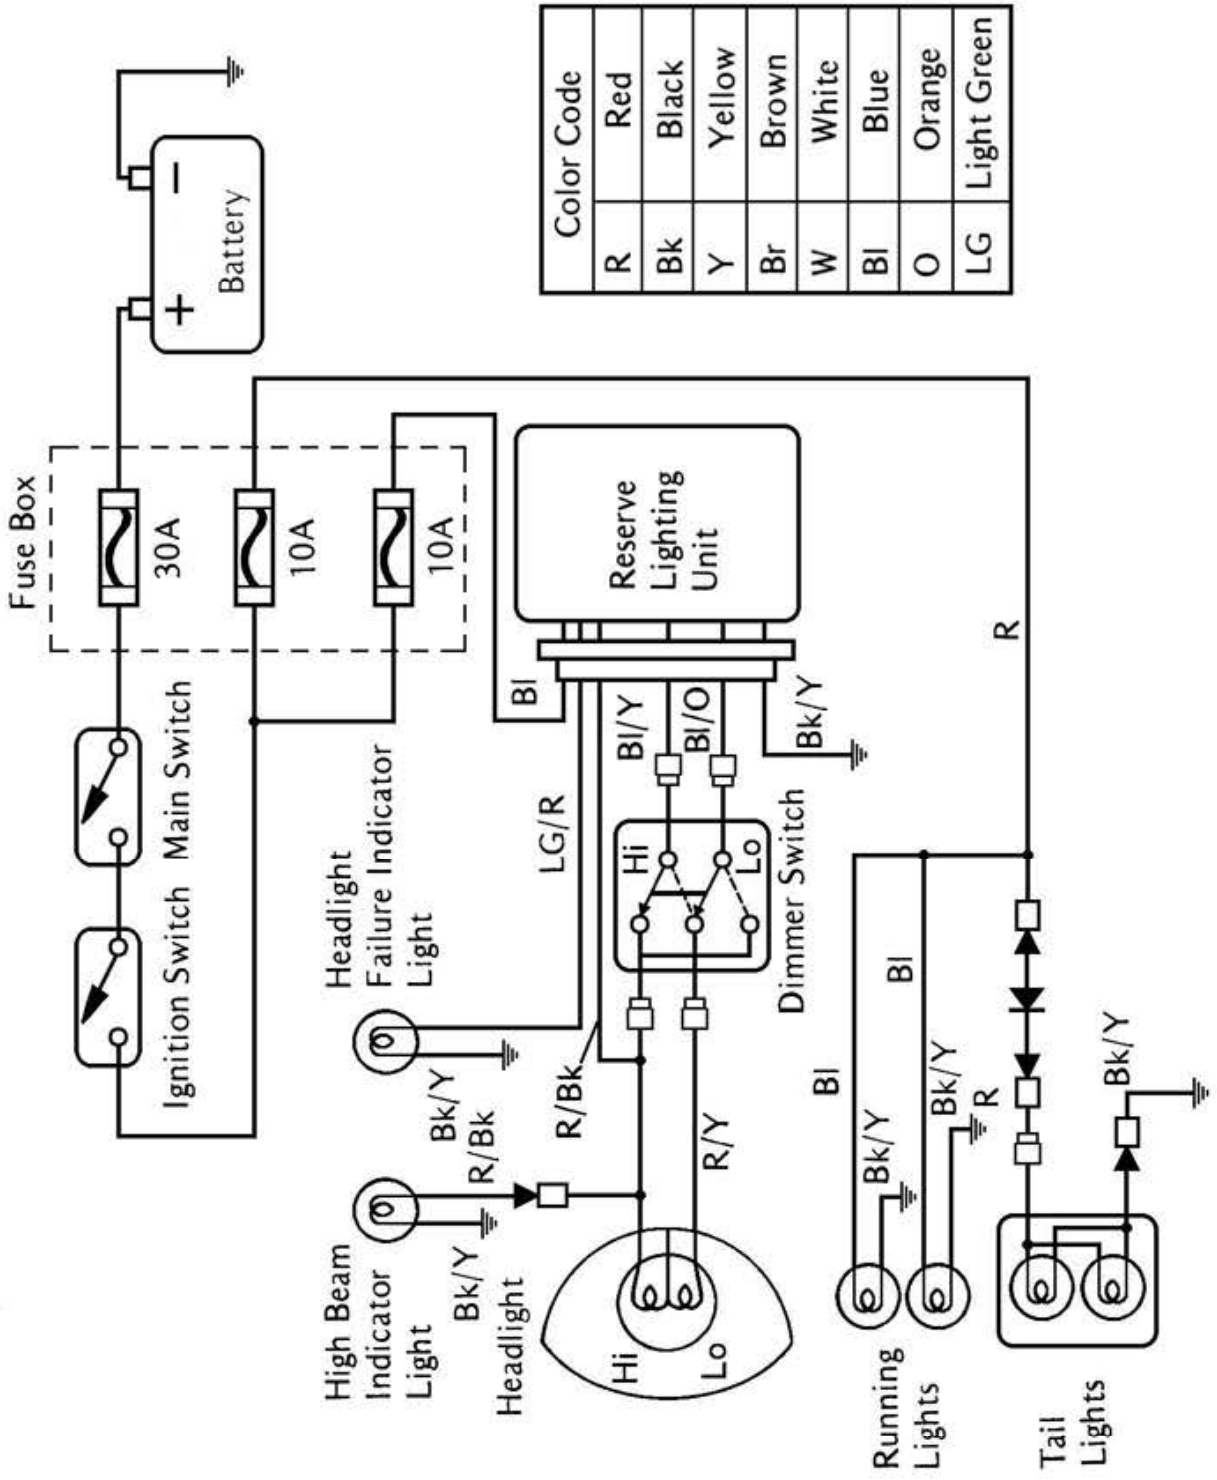

Headlight Circuit (US, Canadian model)

Color Code	Color
R	Red
Bk	Black
Y	Yellow
Br	Brown
W	White
Bl	Blue
O	Orange
LG	Light Green

Headlight Circuit (European model)